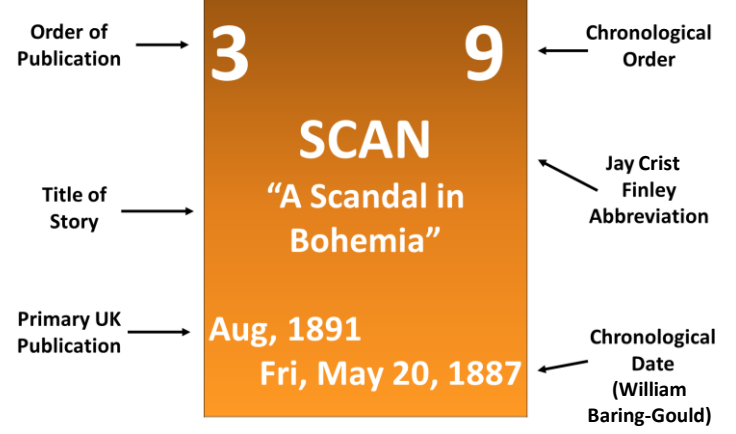

THE SHERLOCKIAN PERIODIC TABLE

1 STUD <i>A Study in Scarlet</i> 1887 Fri, Mar 4, 1881	3 SCAN <i>"A Scandal in Bohemia"</i> Aug, 1891 Fri, May 20, 1887	2 SIGN <i>The Sign of Four</i> Feb, 1890 Tue, Sep 18, 1888	9 SCAN <i>"A Scandal in Bohemia"</i> Aug, 1891 Fri, May 20, 1887	3 SCAN <i>"A Scandal in Bohemia"</i> Aug, 1891 Fri, May 20, 1887	4 REDH <i>"The Red-Headed League"</i> Sep, 1891 Sat, Oct 29, 1887	5 IDEN <i>"A Case of Identity"</i> Sep, 1891 Tue, Oct 18, 1887	12 BOSC <i>"The Boscombe Valley Mystery"</i> Oct, 1891 Sat, Jun 8, 1889	7 FIVE <i>"The Adventure of the Five Orange Pips"</i> Nov, 1891 Thu, Sep 29, 1887			
8 TWIS <i>"The Man with the Twisted Lip"</i> Dec, 1891 Sat, Jun 18, 1887	10 BLUE <i>"The Adventure of the Blue Carbuncle"</i> Jan, 1892 Tue, Dec 27, 1887	9 SCAN <i>"A Scandal in Bohemia"</i> Aug, 1891 Fri, May 20, 1887	10 SPEC <i>"The Adventure of the Speckled Band"</i> Feb, 1892 Fri, Apr 6, 1887	11 ENGR <i>"The Adventure of the Engineer's Thumb"</i> Mar, 1892 Sat, Sep 7, 1889	12 NOBL <i>"The Adventure of the Noble Bachelor"</i> Apr, 1892 Fri, Oct 8, 1886	13 BERY <i>"The Adventure of the Beryl Coronet"</i> May, 1892 Fri, Dec 19, 1890	14 COPP <i>"The Adventure of the Copper Beeches"</i> Jun, 1892 Fri, Apr 5, 1889	15 SILV <i>"The Adventure of Silver Blaze"</i> Dec, 1892 Thu, Sep 25, 1890	16 CARD <i>"The Adventure of the Cardboard Box"</i> Jan, 1893 Sat, Aug 31, 1889		
17 YELL <i>"The Adventure of the Yellow Face"</i> Feb, 1893 Sat, Apr 7, 1888	18 STOC <i>"The Adventure of the Stockbroker's Clerk"</i> Mar, 1893 Sat, Jun 15, 1889	19 GLOR <i>"The Adventure of the Gloria Scott"</i> Apr, 1893 Sun, Jul 12, 1874	20 MUSG <i>"The Adventure of the Musgrave Ritual"</i> May, 1893 Thu, Oct 2, 1879	21 REIG <i>"The Adventure of the Reigate Squire"</i> Jun, 1893 Thu, Apr 14, 1887	22 CROO <i>"The Adventure of the Crooked Man"</i> Jul, 1893 Wed, Sep 11, 1889	23 RESI <i>"The Adventure of the Resident Patient"</i> Aug, 1893 Wed, Oct 6, 1886	24 GREE <i>"The Adventure of the Greek Interpreter"</i> Sep, 1893 Wed, Sep 12, 1888	25 NAVA <i>"The Adventure of the Naval Treaty"</i> Oct, 1893 Tue, Jul 30, 1889	26 FINA <i>"The Final Problem"</i> Dec, 1893 Fri, Apr 24, 1891	27 HOUN <i>The Hound of the Baskervilles</i> Aug, 1901 Tue, Sep 25, 1888	28 EMPT <i>"The Empty House"</i> Oct, 1903 Thu, Apr 5, 1894
29 NORW <i>"The Adventure of the Norwood Builder"</i> Nov, 1903 Tue, Aug 20, 1895	30 DANC <i>"The Adventure of the Dancing Men"</i> Dec, 1903 Wed, Jul 27, 1898	31 SOLI <i>"The Adventure of the Solitary Cyclist"</i> Jan, 1904 Sat, Apr 13, 1895	32 PRIO <i>"The Adventure of the Priory School"</i> Feb, 1904 Thu, May 16, 1901	33 BLAC <i>"The Adventure of Black Peter"</i> Mar, 1904 Wed, Jul 3, 1895	34 CHAS <i>"The Adv. of Charles Augustus Milverton"</i> Apr, 1904 Thu, Jan 5, 1899	35 SIXN <i>"The Adventure of the Six Napoleons"</i> May, 1904 Fri, Jun 8, 1900	36 3STU <i>"The Adventure of the Three Students"</i> Jun, 1904 Fri, Apr 5, 1895	37 GOLD <i>"The Adventure of the Golden Pince-Nez"</i> Jul, 1904 Wed, Nov 14, 1894	38 MISS <i>"The Adventure of the Missing Three-Quarter"</i> Aug, 1904 Tue, Dec, 8, 1896	39 ABBE <i>"The Adventure of the Abbey Grange"</i> Sep, 1904 Sat, Jan 23, 1897	40 SECO <i>"The Adventure of the Second Stain"</i> Dec, 1904 Tue, Oct 12, 1886
41 WIST <i>"The Adventure of Wisteria Lodge"</i> Sep, 1908 Mon, Mar 24, 1890	42 BRUC <i>"The Adventure of the Bruce-Partington Plans"</i> Dec, 1908 Thu, Nov 21, 1895	43 DEVI <i>"The Adventure of the Devil's Foot"</i> Dec, 1910 Tue, Mar 16, 1897	44 REDC <i>"The Adventure of the Red Circle"</i> Mar, 1911 Wed, Sep 24, 1902	45 LADY <i>"The Disappearance of Lady Frances Carfax"</i> Dec, 1911 Tue, Jul 1, 1902	46 DYIN <i>"The Adventure of the Dying Detective"</i> Dec, 1913 Sat, Nov 19, 1887	47 LAST <i>"His Last Bow"</i> Sep, 1917 Sun, Aug 2, 1914	48 VALL <i>The Valley of Fear</i> Sep, 1914 Sat, Jan 7, 1888	49 MAZA <i>"The Adventure of the Mazarin Stone"</i> Oct, 1921 Summer, 1903	50 THOR <i>"The Problem of Thor Bridge"</i> Feb, 1922 Thu, Oct 4, 1900	The Adventures of Sherlock Holmes	
51 CREE <i>"The Adventure of the Creeping Man"</i> Mar, 1923 Sun, Sep 6, 1903	52 SUSS <i>"The Adventure of the Sussex Vampire"</i> Jan, 1924 Thu, Nov 19, 1896	53 3GAR <i>"The Adventure of the Three Garridebs"</i> Jan, 1925 Thu, Jun 26, 1902	54 ILLU <i>"The Adventure of the Illustrious Client"</i> Feb, 1925 Wed, Sep 3, 1902	55 3GAB <i>"The Adventure of the Three Gables"</i> Oct, 1926 Tue, May 26, 1903	56 BLAN <i>"The Adventure of the Blanched Soldier"</i> Nov, 1926 Wed, Jan 7, 1903	57 LION <i>"The Adventure of the Lion's Mane"</i> Dec, 1926 Tue, Jul 27, 1909	58 RETI <i>"The Adventure of the Retired Colourman"</i> Jan, 1927 Thu, Jul 28, 1898	59 VEIL <i>"The Adventure of the Veiled Lodger"</i> Feb, 1927 Oct, 1896	60 SHOS <i>"The Adventure of Shoscombe Old Place"</i> Apr, 1927 Tue, May 6, 1902	The Memoirs of Sherlock Holmes	
										The Return of Sherlock Holmes	
										His Last Bow	
										The Casebook of Sherlock Holmes	
										The Novels (STUD, SIGN, HOUD, VALL)	