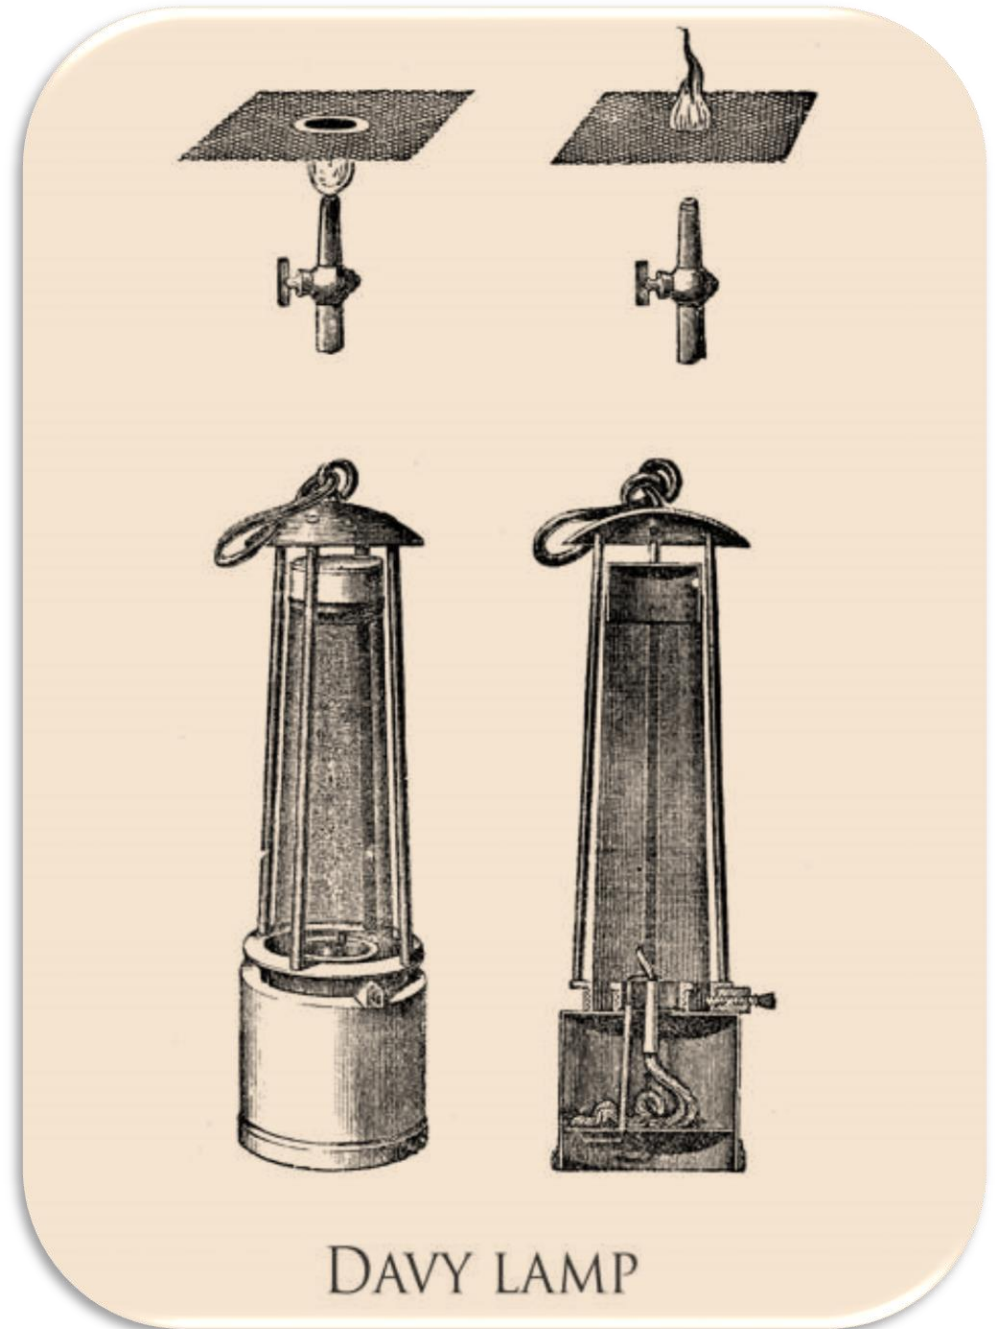

**THE SHORTHAND DEVELOPED BY ISAAC
PITMAN HELPED MAKE SHORT WORK OF THE
SHOPPING NECESSITIES.**

AS YOU WERE CONTEMPLATING THE MENU, YOU HAD TIME TO GIVE A SILENT THANK YOU TO SIR HUMPHRY DAVY.

**HIS VICTORIAN INVENTION OF THE SAFETY LAMP
FOR COAL MINERS ENABLED YOUR BROTHER TO BE
WITH YOU FOR THE HOLIDAY.**