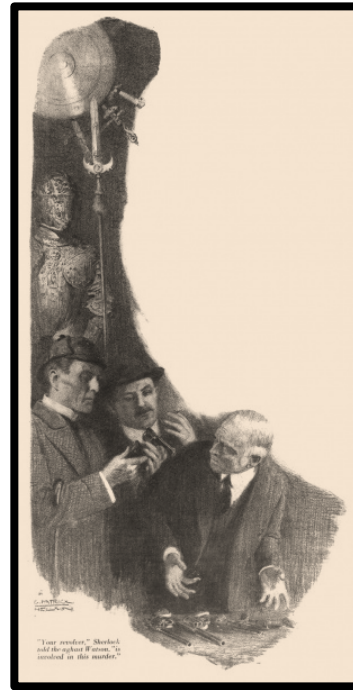

© 1922 G. PATRICK NELSON